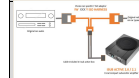

FOCAL INSIDE T-Harness COMPATIBILITY

FOCAL HARNESS NOT COMPATIBLE WITH OEM amplifier

FOCAL INSIDE P&P AUDIO SOLUTION

Active subwoofer