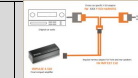

FRONT & REAR SPK

Compact amplifier