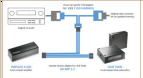

FOCAL INSIDE T-Harness COMPATIBILITY

FOCAL HARNESS NOT COMPATIBLE WITH OEM amplifier

FOCAL INSIDE P&P AUDIO SOLUTION

Active subwoofer

SUB ACTIVE / 2.1

Compact amplifier

FRONT & REAR SPK

FRONT & I SUB TWIN