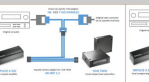

FOCAL INSIDE T-Harness COMPATIBILITY

FOCAL HARNESS NOT COMPATIBLE WITH OEM amplifier

FOCAL INSIDE P&P AUDIO SOLUTION

Active subwoofer

SUB ACTIVE / 2.1

Compact amplifier

FRONT & REAR SPK

FRONT & I SUB TWIN