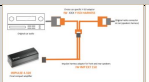

FOCAL INSIDE T-Harness COMPATIBILITY

FOCAL HARNESS NOT COMPATIBLE WITH OEM amplifier

FOCAL INSIDE P&P AUDIO SOLUTION

Active subwoofer

SUB ACTIVE / 2.1

Compact amplifier

FRONT & REAR SPK

FRONT & I SUB TWIN