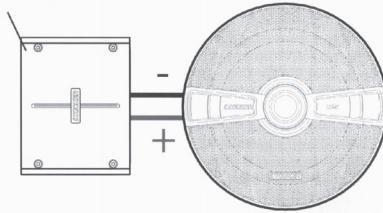

source unit / amplifier
unidad fuente / amplificador
Quelle / Verstärker
amplificateur / source