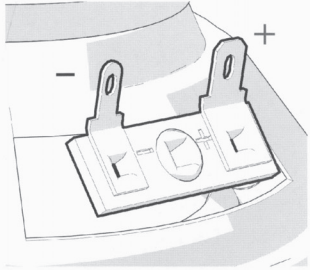

Wiring
Cableado
Verkabelung
Câblage

Connect wiring to terminals.
Conecte el cableado a las terminales.
Schließen Sie die Kabel an die Klemmen an.
Connectez le câblage aux bornes.